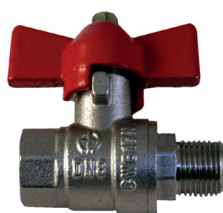

**Ball Valve - Red Steel
Long Handle - Female
x Female BSPP**

**Ball Valve - Red Steel
Long Handle - Male
BSPP x Female BSPP**

Full Bore
Long Thread
Flat Steel Long Handle
Seal Material PTFE

Working Pressure 25 Bar

Working Temperature -15°C to + 120°C

Thread	Thread	Part No	Price £
1/4	1/4	BVFP14FP14BXN	4.73
3/8	3/8	BVFP38FP38BXN	4.73
1/2	1/2	BVFP12FP12BXN	5.25
3/4	3/4	BVFP34FP34BXN	7.51
1	1	BVFP01FP01BXN	11.40
1.1/4	1.1/4	BVFP04FP04BXN	17.61
1.1/2	1.1/2	BVFP05FP05BXN	27.65
2	2	BVFP02FP02BXN	42.93
2.1/2	2.1/2	BVFP25FP25BXN	80.87
3	3	BVFP03FP03BXN	123.99
4	4	BVFP40FP40BXN	211.54

Thread	Thread	Part No	Price £
1/4	1/4	BVMP14FP14BXN	4.82
3/8	3/8	BVMP38FP38BXN	4.82
1/2	1/2	BVMP12FP12BXN	5.24
3/4	3/4	BVMP34FP34BXN	7.71
1	1	BVMP01FP01BXN	11.46
1.1/4	1.1/4	BVMP04FP04BXN	18.58
1.1/2	1.1/2	BVMP05FP05BXN	28.17
2	2	BVMP02FP02BXN	44.19

**T Handle Ball Valve
- Female x Female
BSPP**

**T Handle Ball Valve
- Male BSPP x Female
BSPP**

Full Bore
Long Thread
T Handle
Seal Material PTFE

Working Pressure 35 Bar

Working Temperature -10°C to + 60°C